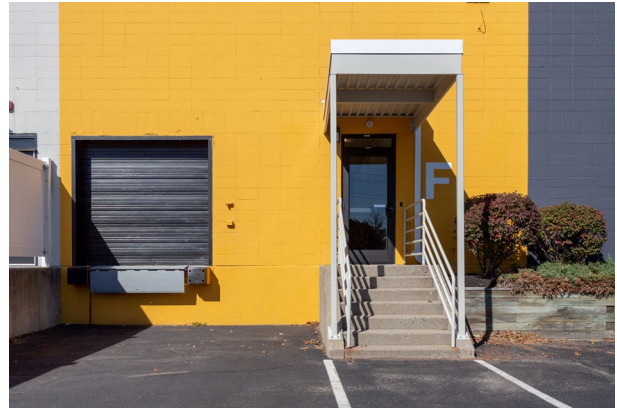

Entryway
58"W x 79"H
- 4 Loading Dock**
Tailgate 42"
from ground
Garage Door
96"W x 92"H
- 5 Conference Rooms**
- 6 Crew Dining/
Flex Space**
- 7 Hair & Makeup
with Sink**

Additional Amenities
Kitchenette
Private Phone Booths
Restrooms
Restroom & Shower

Studio Specs

Studio A

1,200+ sq. ft. with high-quality cyclorama wall (23'L x 24'W) for mid-to large-sized shoots. Height to truss 14.5'.

Studio B

570 sq. ft. for photography, overhead video and small-scale shoots. Height to truss 14.5'.

Studio Features

Flex Space

Transform our multifunction space for crew dining or special events, with flex areas to accommodate social distancing.

Free Parking

Over 175 complimentary parking spots located onsite and adjacent to our building. Front, back and side entries are also wheelchair accessible.

Loading Dock & Holding Area

Unload with ease with a straight shot to our studios. Tailgate is 42"H; garage door is 96"W x 92"H. Store gear and sets in a holding area that's 15'W x 30'L.

Hair & Makeup

Spacious beauty room equipped with lighting, mirrors, sink and steamer. Private changing room, green rooms, restrooms and shower are steps away.