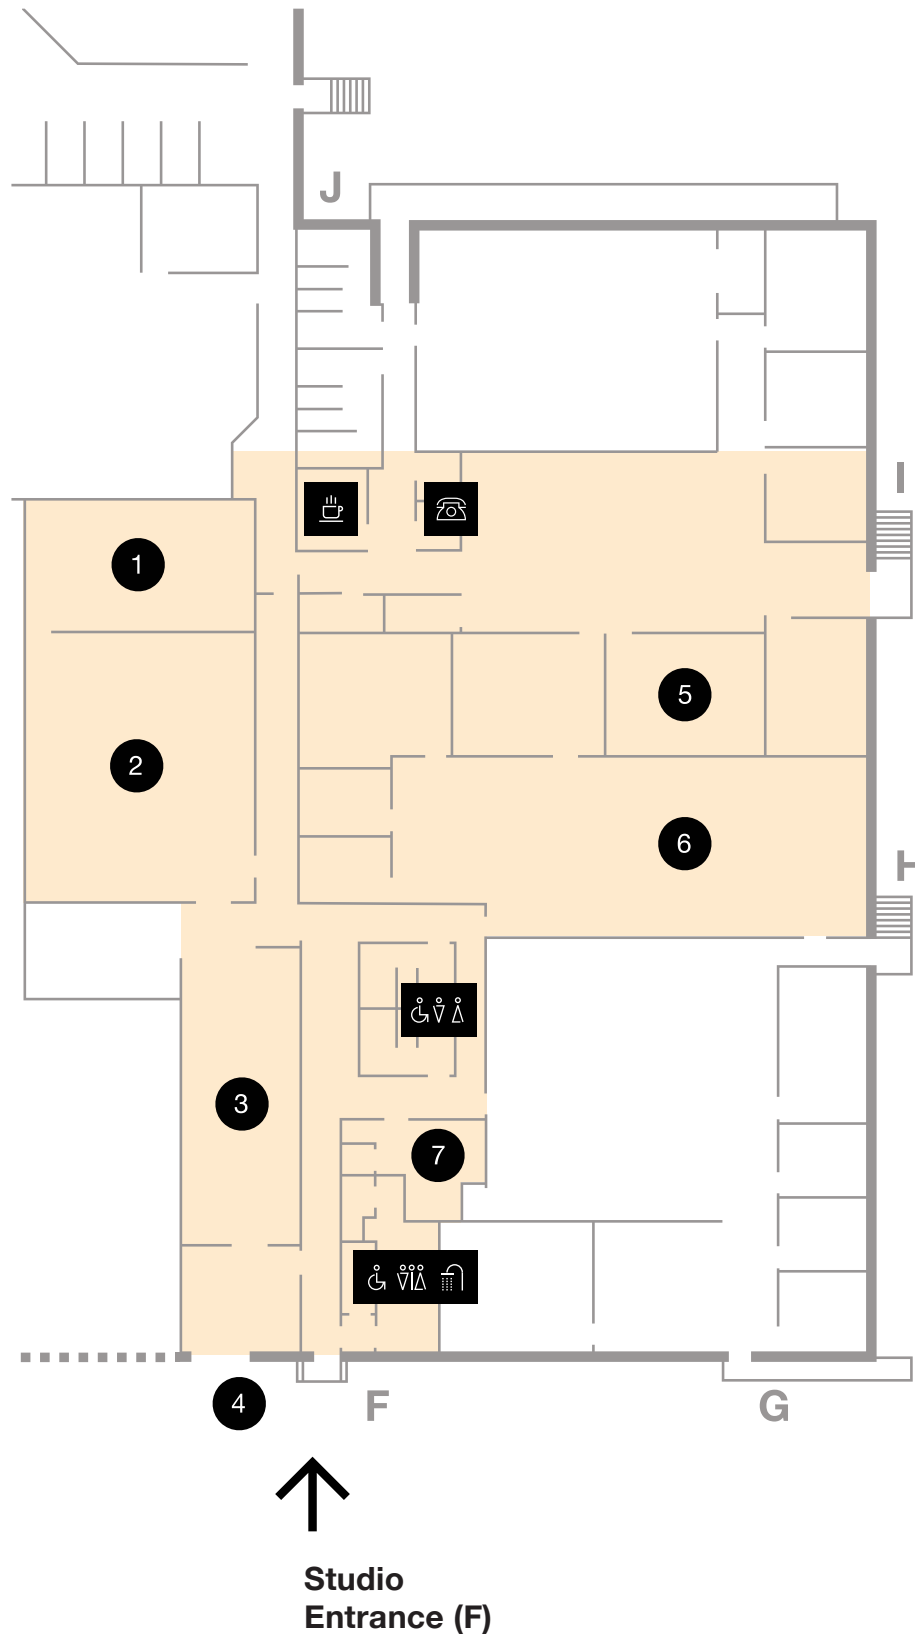

rentals@addventures.com

401 453 4748

addventures.com

Studio Space Layout

- 1 Studio B**
570 sq. ft.
31'L x 18'5"W x 15'H
Height to Truss 14.5'
- 2 Studio A**
1,209 sq. ft.
31'L x 39'W x 15'H
Height to Truss 14.5'
Height to Grid 13' 2"
Cyclorama 23' x 24'
- 3 Holding Area**
15'W x 30'L

Entryway
58"W x 79"H
- 4 Loading Dock**
Tailgate 42"
from ground
Garage Door
96"W x 92"H
- 5 Conference Rooms**
- 6 Crew Dining/
Flex Space**
- 7 Hair & Makeup
with Sink**

Additional Amenities
Kitchenette
Private Phone Booths
Restrooms
Restroom & Shower

Studio Specs

Studio A

1,200+ sq. ft. with high-quality cyclorama wall (23'L x 24'W) for mid-to large-sized shoots. Height to truss 14.5'.

Studio B

570 sq. ft. for photography, overhead video and small-scale shoots. Height to truss 14.5'.

Loading Dock & Holding Area

Unload with ease with a straight shot to our studios. Tailgate is 42"H; garage door is 96"W x 92"H. Store gear and sets in a holding area that's 15'W x 30'L.

Hair & Makeup

Spacious beauty room equipped with lighting, mirrors, sink and steamer. Private changing room, green rooms, restrooms and shower are steps away.